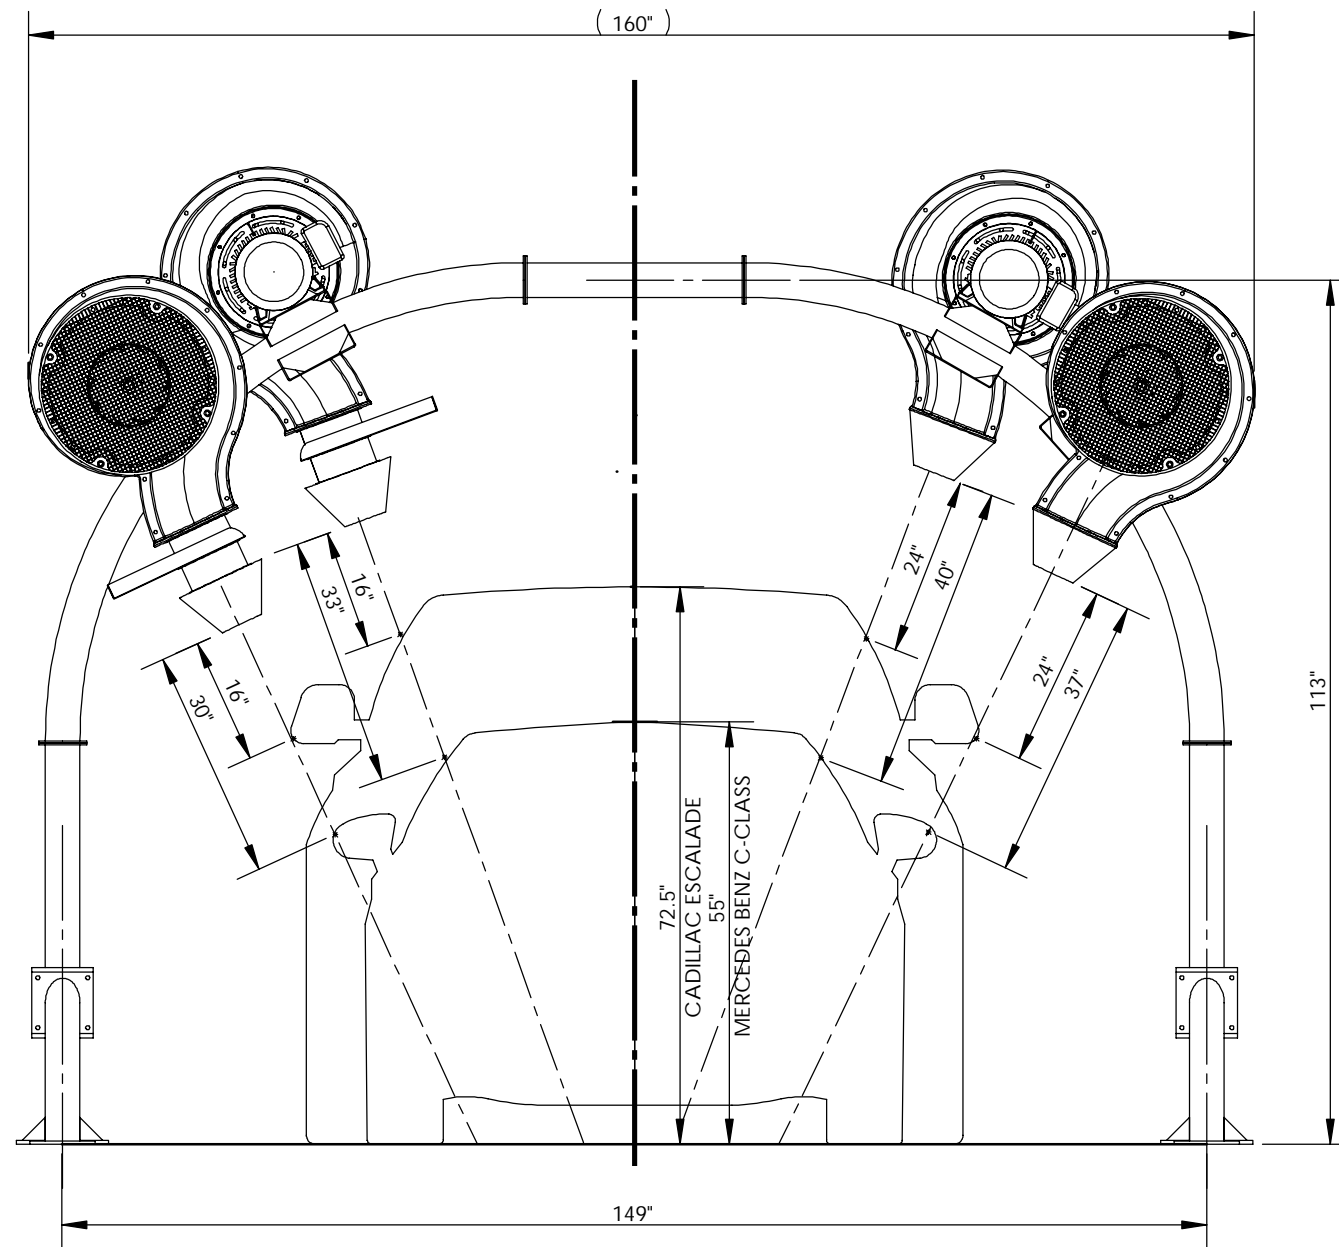

4X DRYER SYSTEM ASSEMBLY WITH GATE VALVE

4X DRYER SYSTEM ASSEMBLY

- NOTES: UNLESS OTHERWISE SPECIFIED
1. DIMENSIONS SHOWN MAY VARY BASED ON VEHICLE MODEL. VEHICLES SHOWN ARE FOR REFERENCE ONLY.
 2. DRYER SYSTEM WITH (4) FOUR DRYERS ARE SHOWN IN RECOMMENDED POSITIONS. EACH DRYER IS MULTI-POSITIONAL.

PROJECT NO.:
238-040X