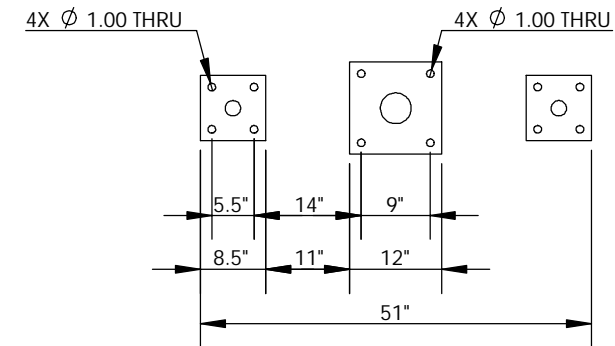

FOOTING DETAIL

888-628-8682
www.autovacinc.com
sales@autovacinc.com

CLIENT APPROVAL

NAME AND DATE:

SIGNATURE:

DRAWN BY: DM

REV: A

PROJECT TITLE:
DRYER SYSTEM ASSEMBLY

PROJECT NO.:
238-040X