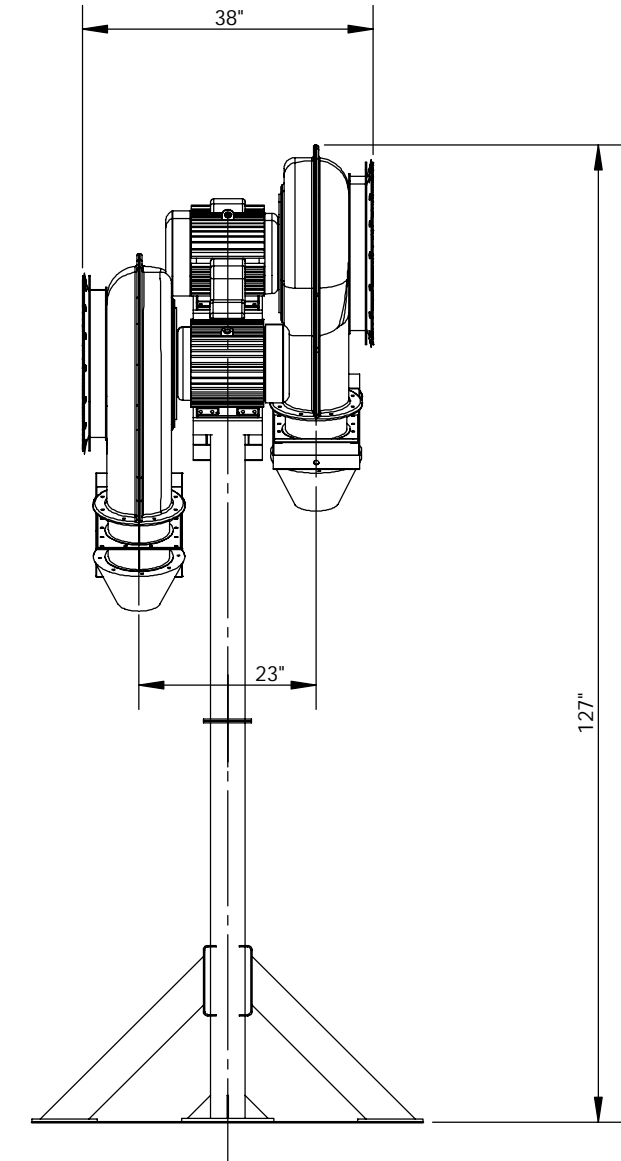

4X DRYER SYSTEM ASSEMBLY WITH GATE VALVE

4X DRYER SYSTEM ASSEMBLY

- NOTES: UNLESS OTHERWISE SPECIFIED
1. DIMENSIONS SHOWN MAY VARY BASED ON VEHICLE MODEL. VEHICLES SHOWN ARE FOR REFERENCE ONLY.
 2. DRYER SYSTEM WITH (4) FOUR DRYERS ARE SHOWN IN RECOMMENDED POSITIONS. EACH DRYER IS MULTI-POSITIONAL.

PROJECT NO.:
238-040X